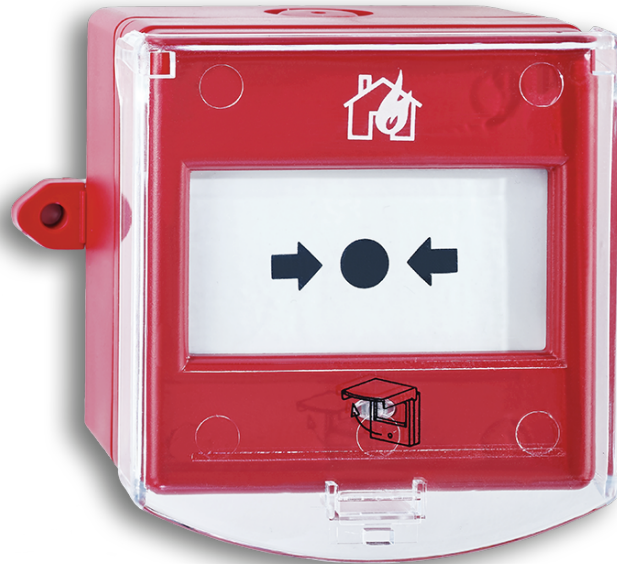

# PRODUCT LEAFLET

Enclosed addressable manual call point with isolator 4439

## FEATURES

- IP 66 for use outdoor or in humid areas.
- Polycarbonate flap to protect against accidental operation
- Built-in short-circuit isolator
- Configurable polling LED on the front

## DATA

-  - 25 to +70 °C
-  < 90%
-  87x87x66mm
-  237g
-  IP66